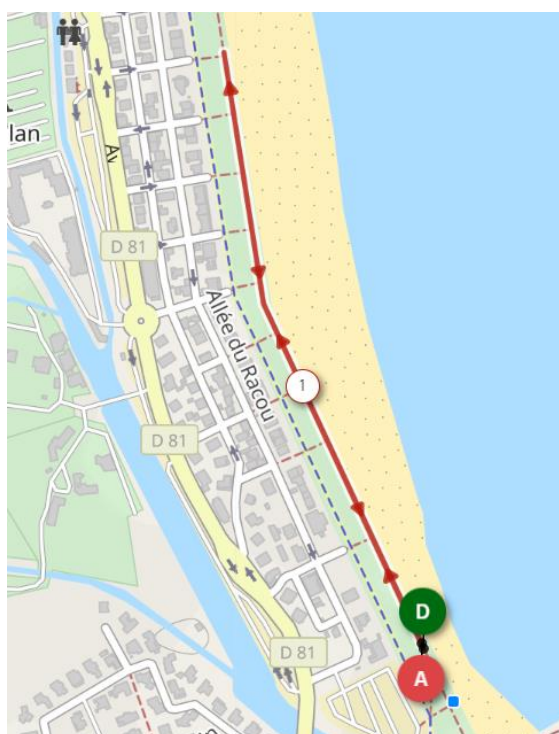

- Vélo :

Course Kids 1 (1 boucle)
_ 6 – 9 ans

Course Kids 2 (2 boucles)
_ 10 – 13 ans

<https://www.openrunner.com/route-details/18067183>