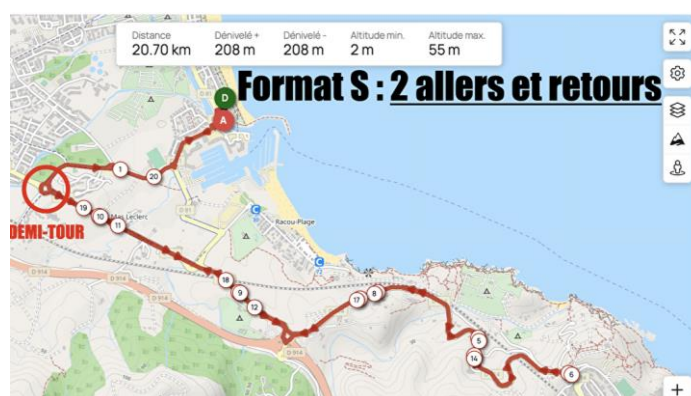

- Vélo :

Course Kids 1 (1 boucle)
_ 6 – 9 ans

Course Kids 2 (2 boucles)
_ 10 – 13 ans

<https://www.openrunner.com/route-details/18067183>