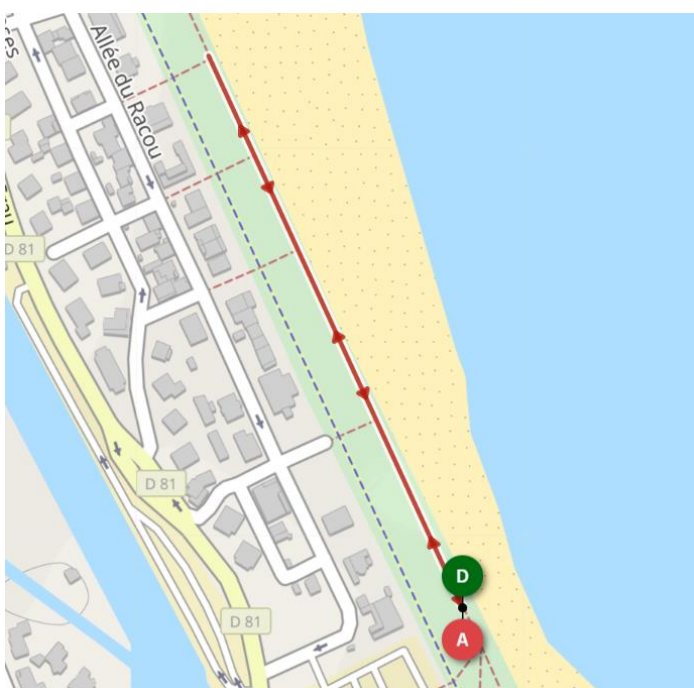

- Course à pied :

Course XS (2 boucles)

[https://www.openrunner.com/route-details/10720245?utm\\_medium=embed&utm\\_source=triathloncatalan.assoconnect.com](https://www.openrunner.com/route-details/10720245?utm_medium=embed&utm_source=triathloncatalan.assoconnect.com)

Course S (1 boucle)  
Course M (2 boucles)

[https://www.openrunner.com/route-details/9464769?utm\\_medium=embed&utm\\_source=triathloncatalan.assoconnect.com](https://www.openrunner.com/route-details/9464769?utm_medium=embed&utm_source=triathloncatalan.assoconnect.com)