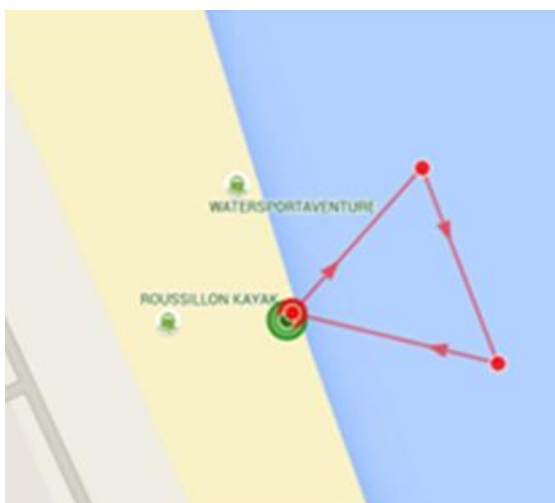

### Plan des parcours :

#### - Natation :

Course XS  
(1boucle)

[https://www.openrunner.com/route-  
te-  
details/10720180?utm\\_medium=  
embed&utm\\_source=triathloncat  
alan.assoconnect.com](https://www.openrunner.com/route-details/10720180?utm_medium=embed&utm_source=triathloncat.alan.assoconnect.com)

Course S (1 boucle)  
Course M (2 boucles)

[https://www.openrunner.com/route-  
te-  
details/10720149?utm\\_medium=  
embed&utm\\_source=triathloncat  
alan.assoconnect.com](https://www.openrunner.com/route-details/10720149?utm_medium=embed&utm_source=triathloncat.alan.assoconnect.com)

- Course à pied :

Course XS (2 boucles)

[https://www.openrunner.com/route-details/10720245?utm\\_medium=embed&utm\\_source=triathloncatalan.assoconnect.com](https://www.openrunner.com/route-details/10720245?utm_medium=embed&utm_source=triathloncatalan.assoconnect.com)