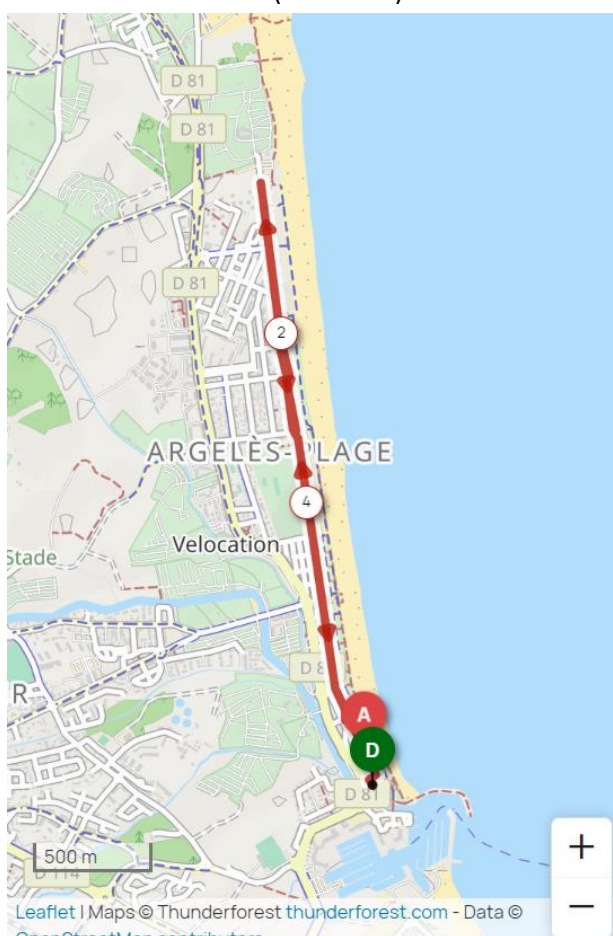

Course S (1 boucle)  
Course M (2 boucles)

[https://www.openrunner.com/route-  
te-  
details/10720149?utm\\_medium=  
embed&utm\\_source=triathloncat  
alan.assoconnect.com](https://www.openrunner.com/route-details/10720149?utm_medium=embed&utm_source=triathloncat.alan.assoconnect.com)

- Course à pied :

Course XS (2 boucles)

[https://www.openrunner.com/route-details/10720245?utm\\_medium=embed&utm\\_source=triathloncatalan.assoconnect.com](https://www.openrunner.com/route-details/10720245?utm_medium=embed&utm_source=triathloncatalan.assoconnect.com)

Course S (1 boucle)  
Course M (2 boucles)

[https://www.openrunner.com/route-details/9464769?utm\\_medium=embed&utm\\_source=triathloncatalan.assoconnect.com](https://www.openrunner.com/route-details/9464769?utm_medium=embed&utm_source=triathloncatalan.assoconnect.com)