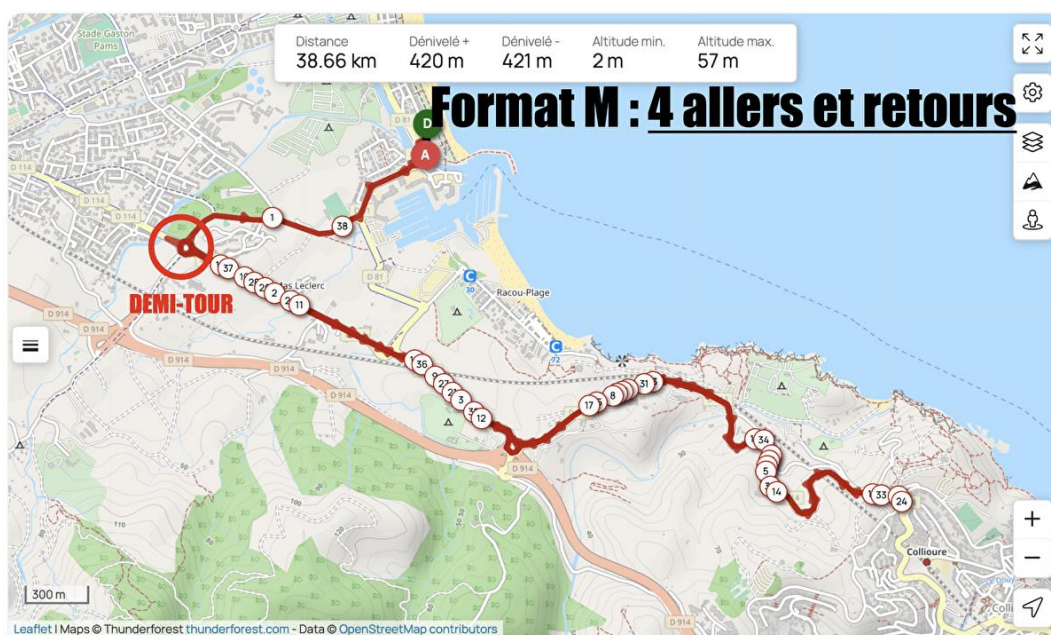

- Vélo :

Course Kids 1 (1 boucle)
_ 6 – 9 ans

Course Kids 2 (2 boucles)
_ 10 – 13 ans

<https://www.openrunner.com/route-details/18067183>