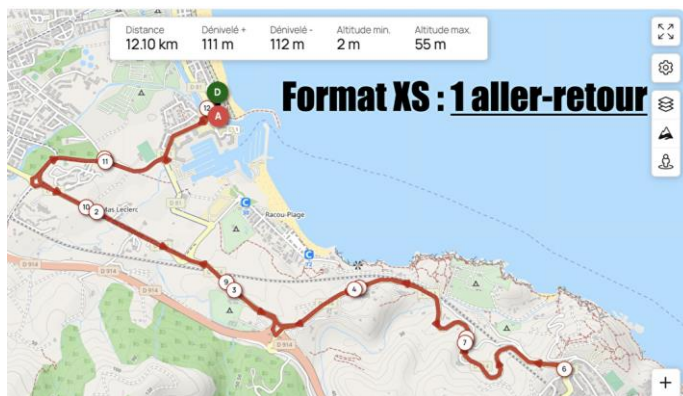

- Vélo :

Course Kids 1 (1 boucle)
_ 6 – 9 ans

Course Kids 2 (2 boucles)
_ 10 – 13 ans

<https://www.openrunner.com/route-details/18067183>